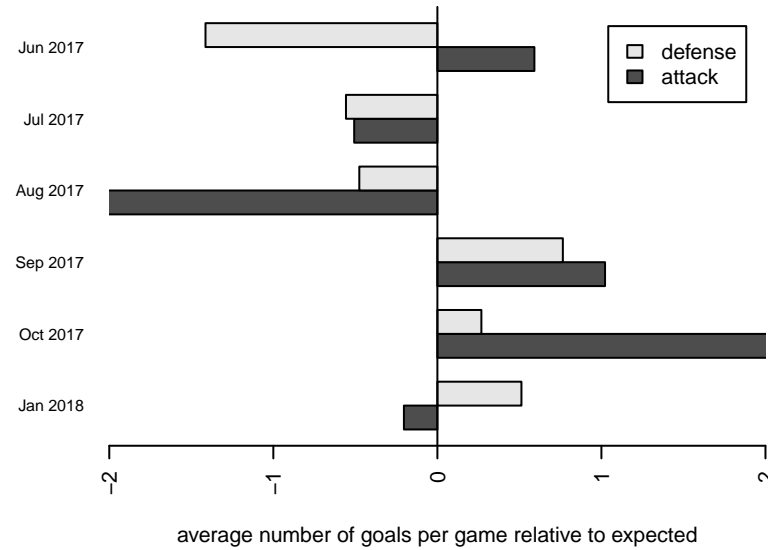

Performance relative to 13 month average