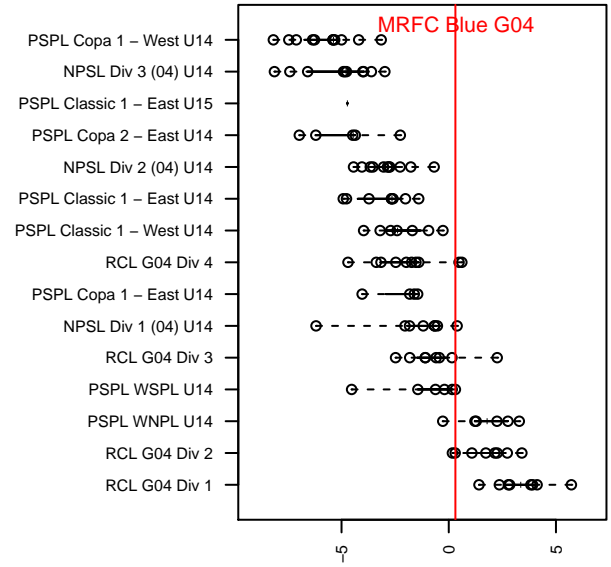

**attack and defense rating
relative to others at age
and all opponents in last 13 months**