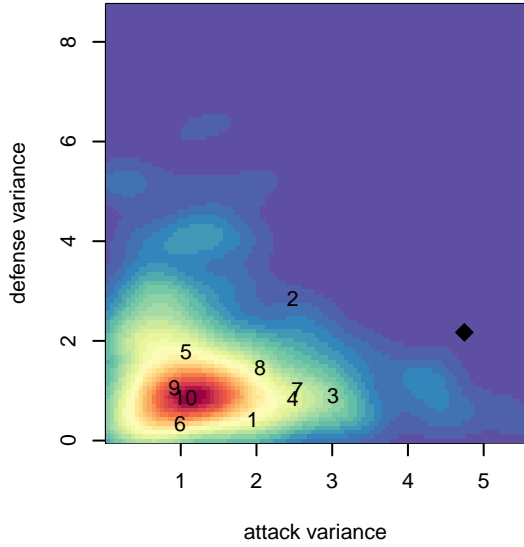

# MRFC Blue G04

Mount Rainier FC  
 Bonney Lake, WA  
 G04 total strength=1386  
 attack=7.89 defense=7.36  
 fall league = PSPL WSPL U14  
 notes= McGonegle 2016

alt names used:  
 MRFC G04  
 MRFC G04  
 MRFC G04 McGonegle  
 MRFC G04 McGonegle  
 MRFC G04 McGonegle-Ossello  
 MRFC G04 McGonegle/Ossello  
 MRFC G04 McGonegle

**MRFC Blue G04**  
 Dots are actual minus expected GF (blue circles) and GA (red triangles).  
 Blue line is smoothed change in attack strength. Red is smoothed change in defense strength.

**attack and defense variance (black dot)  
relative to other teams  
and top 10 in region**