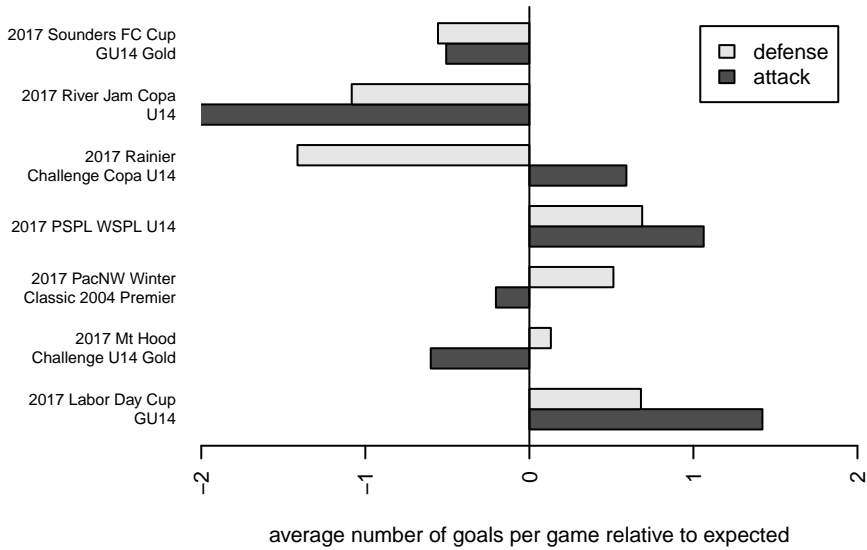

Performance relative to 13 month average