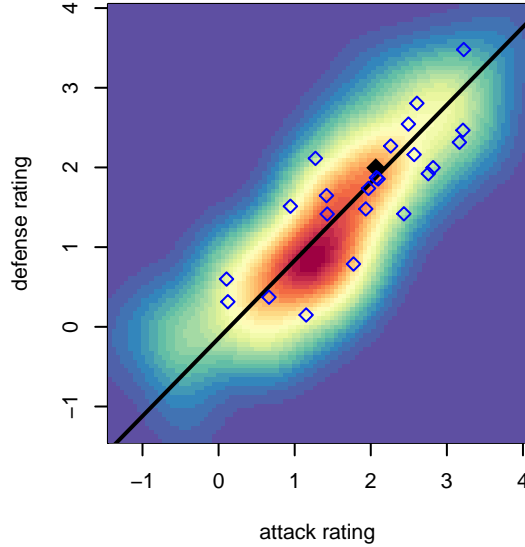

**attack and defense rating
relative to others at age
and all opponents in last 13 months**