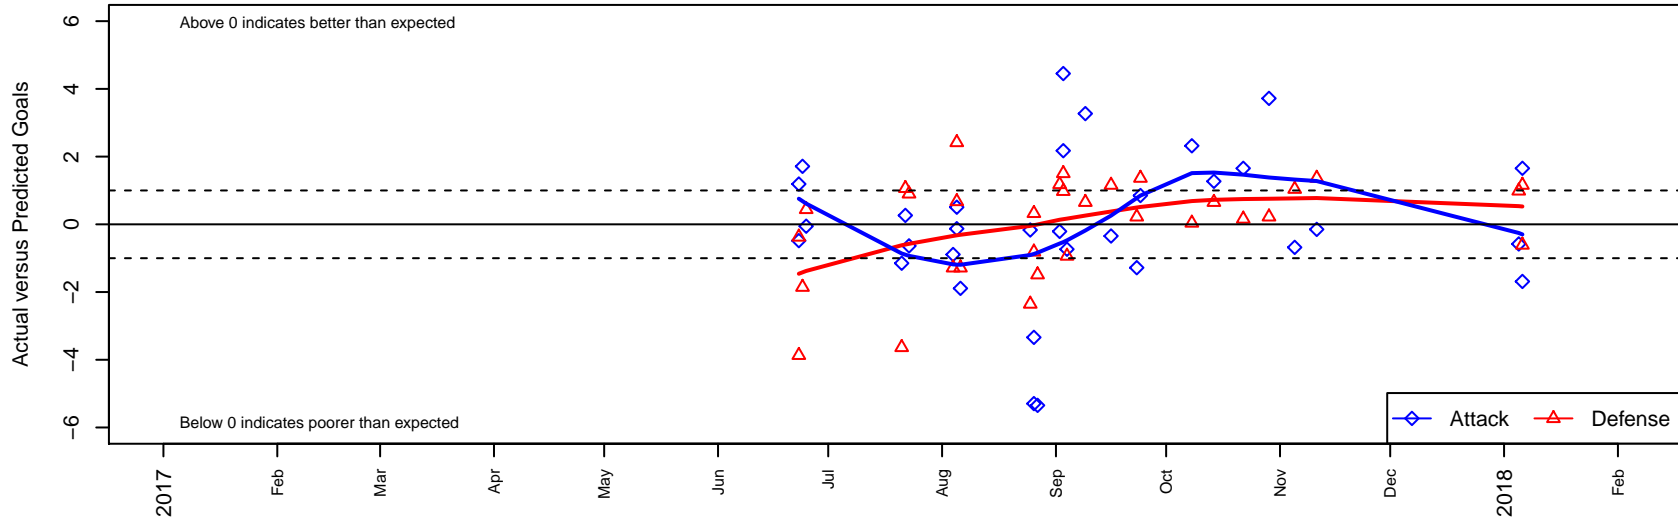

# MRFC Blue G04

Mount Rainier FC  
 Bonney Lake, WA  
 G04 total strength=1386  
 attack=7.89 defense=7.36  
 fall league = PSPL WSPL U14  
 notes= McGonegle 2016

alt names used:  
 MRFC G04  
 MRFC G04  
 MRFC G04 McGonegle  
 MRFC G04 McGonegle  
 MRFC G04 McGonegle-Ossello  
 MRFC G04 McGonegle/Ossello  
 MRFC G04 McGonegle

**MRFC Blue G04**  
 Dots are actual minus expected GF (blue circles) and GA (red triangles).  
 Blue line is smoothed change in attack strength. Red is smoothed change in defense strength.

**attack and defense variance (black dot)  
relative to other teams  
and top 10 in region**